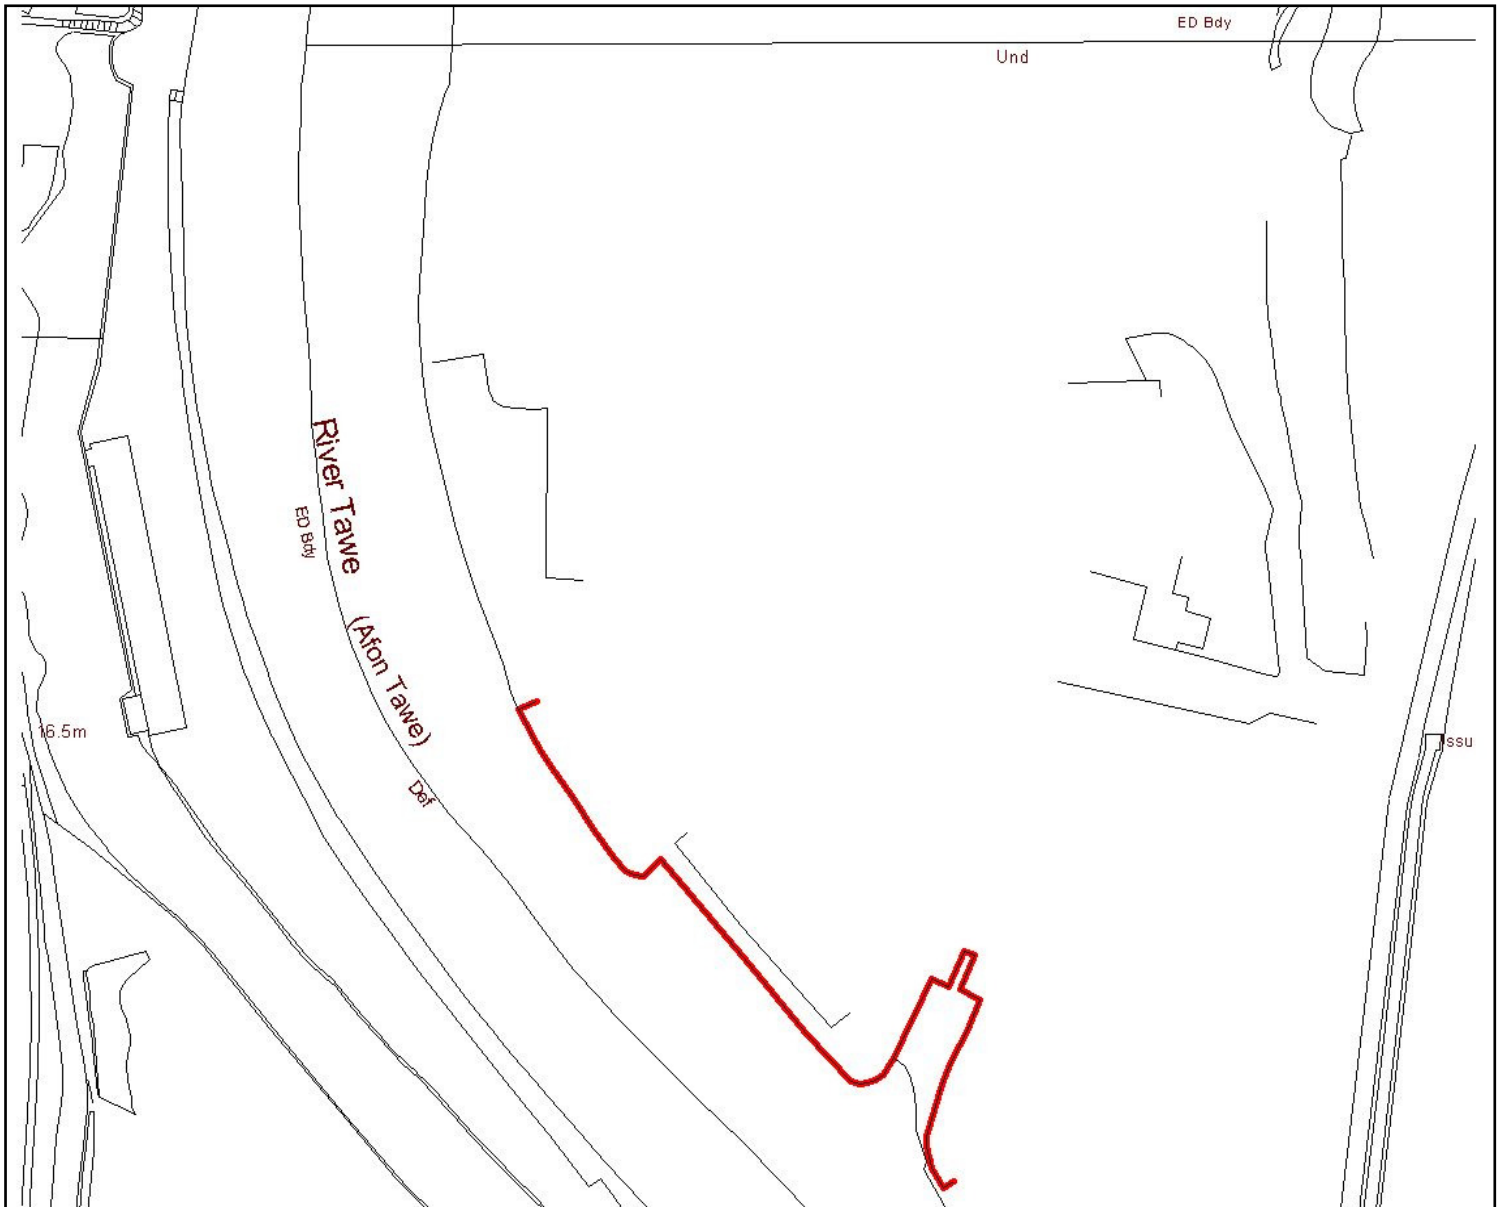

LB:511 – DOCK AT FORMER WHITE ROCK COPPER WORKS
CADW REF. NO. 82483