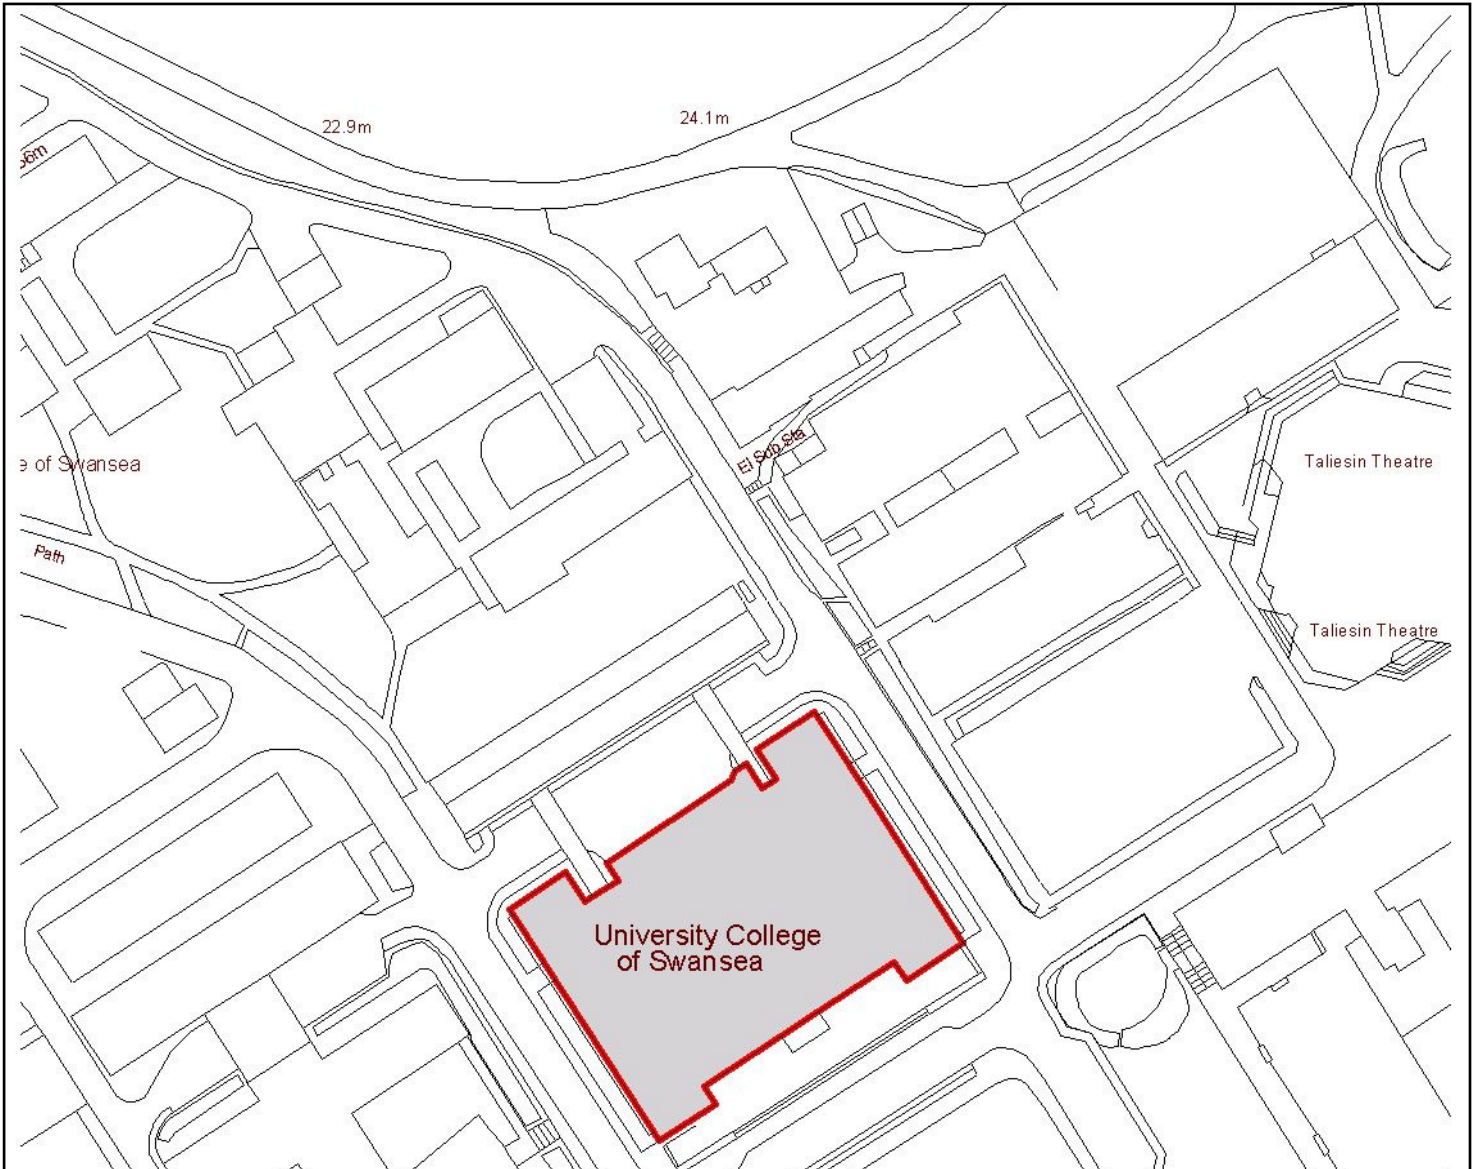

**LB:514 – FULTON HOUSE, SWANSEA UNIVERSITY
CADW REF. NO. 82442**