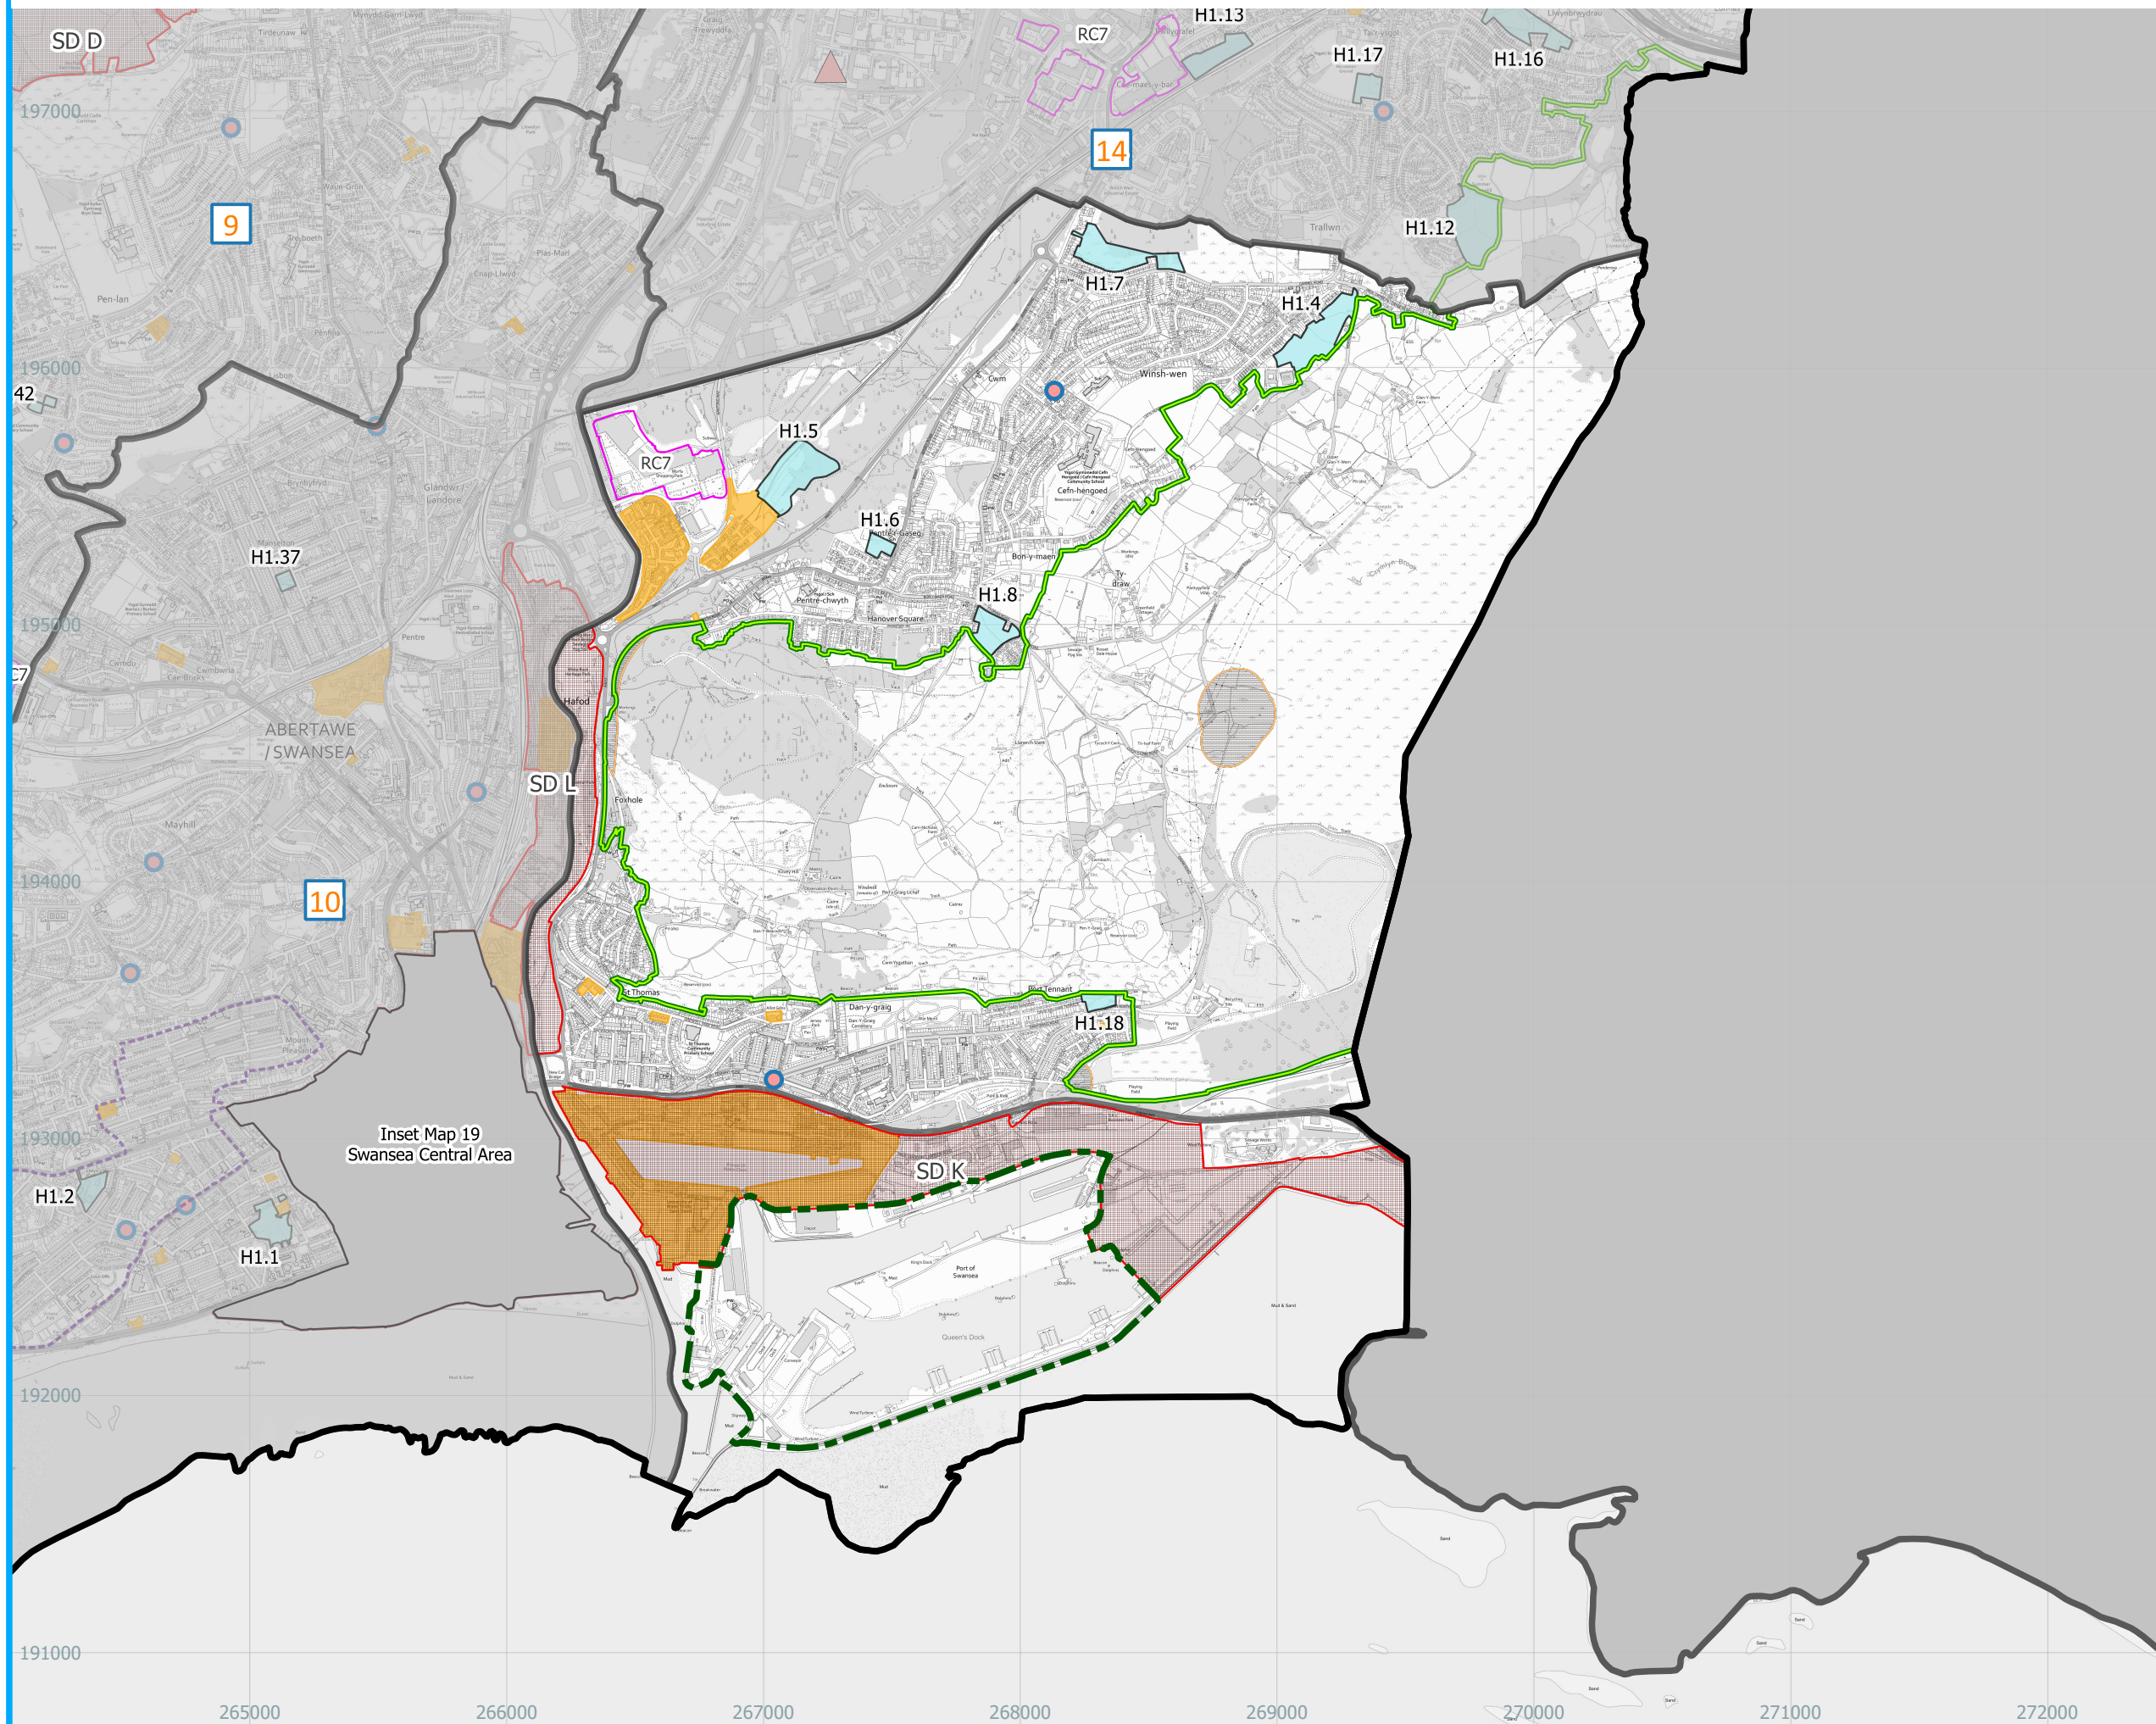

15 - Bonymaen / St. Thomas

PROPOSALS MAPS BY WARD

Scale 1:25,000

PROPOSALS MAP INDEX:

			8	11	13
	2	6	9	12	14
1	3	7	10		15
	4	5			

© Crown copyright and
database rights 2019
Ordnance Survey
100023509

Inset Map 19
Swansea Central Area

265000 266000 267000 268000 269000 270000 271000 272000