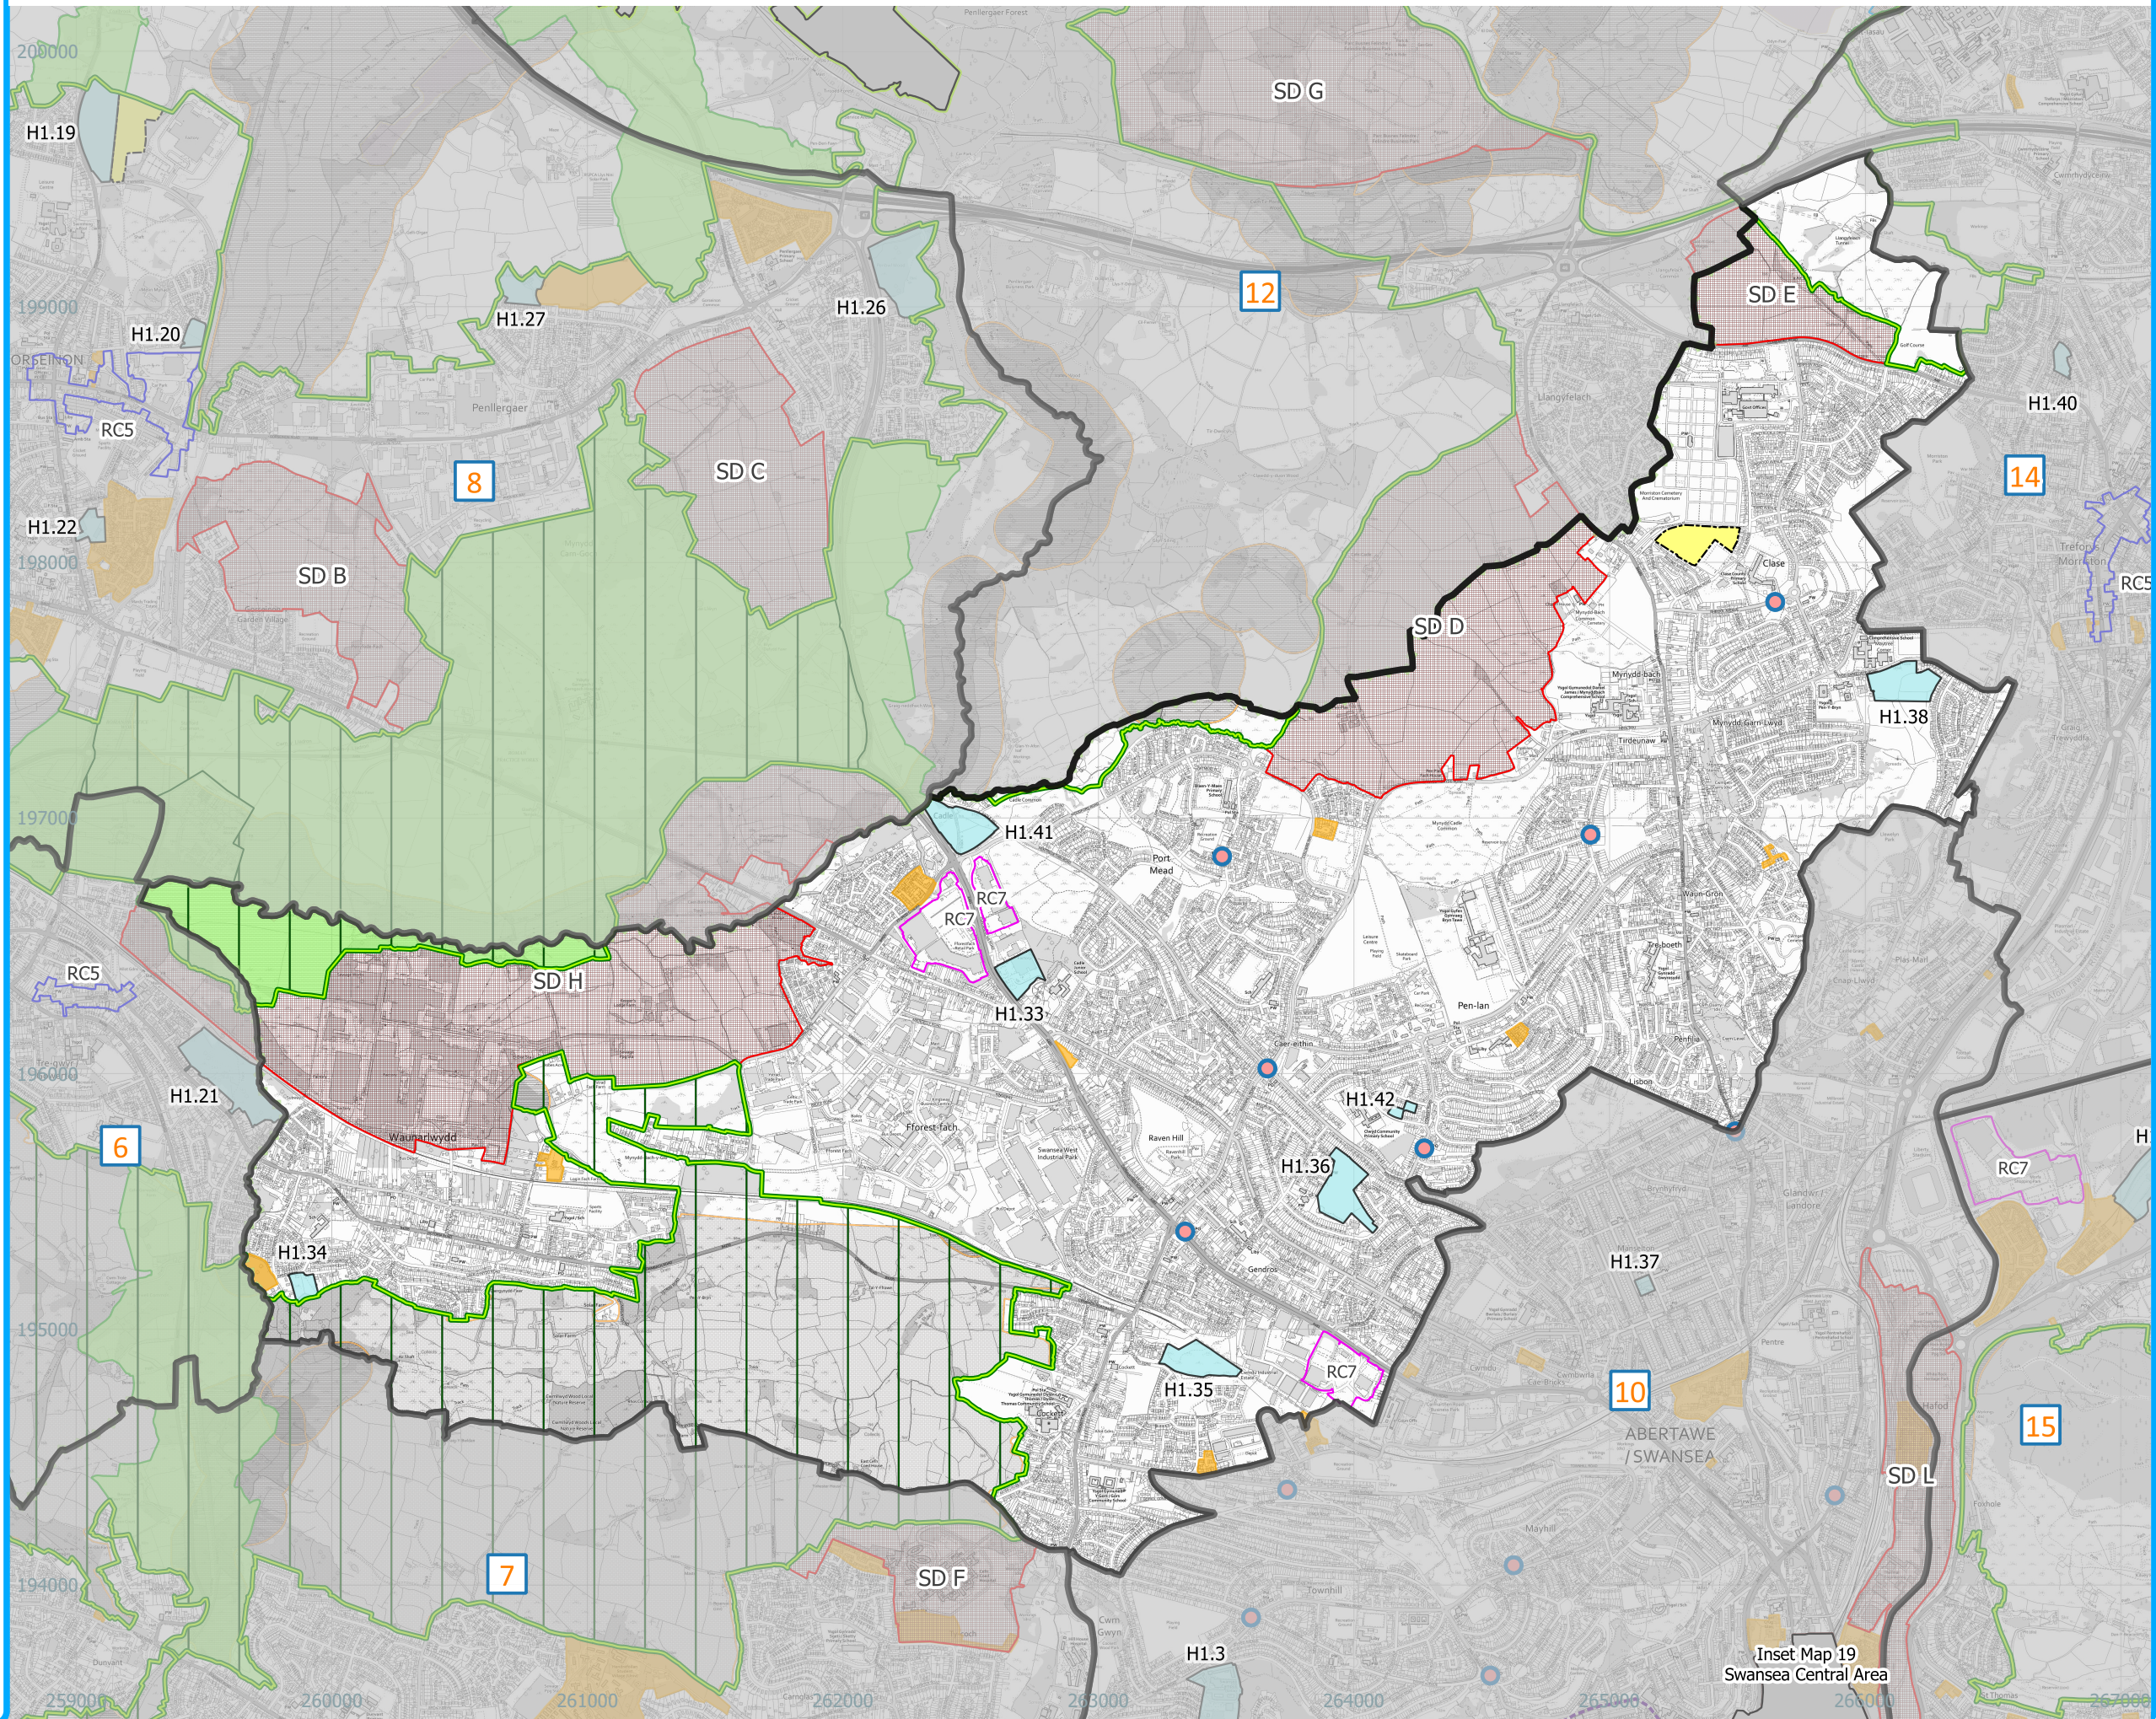

# 9 - Cockett / Mynyddbach / Penderry

## PROPOSALS MAPS BY WARD

Scale 1:25,000

### PROPOSALS MAP INDEX:

			8	11	13
	2	6	9	12	14
1	3	7	10		15
	4	5			

© Crown copyright and  
database rights 2019  
Ordnance Survey  
100023509

Inset Map 19  
Swansea Central Area