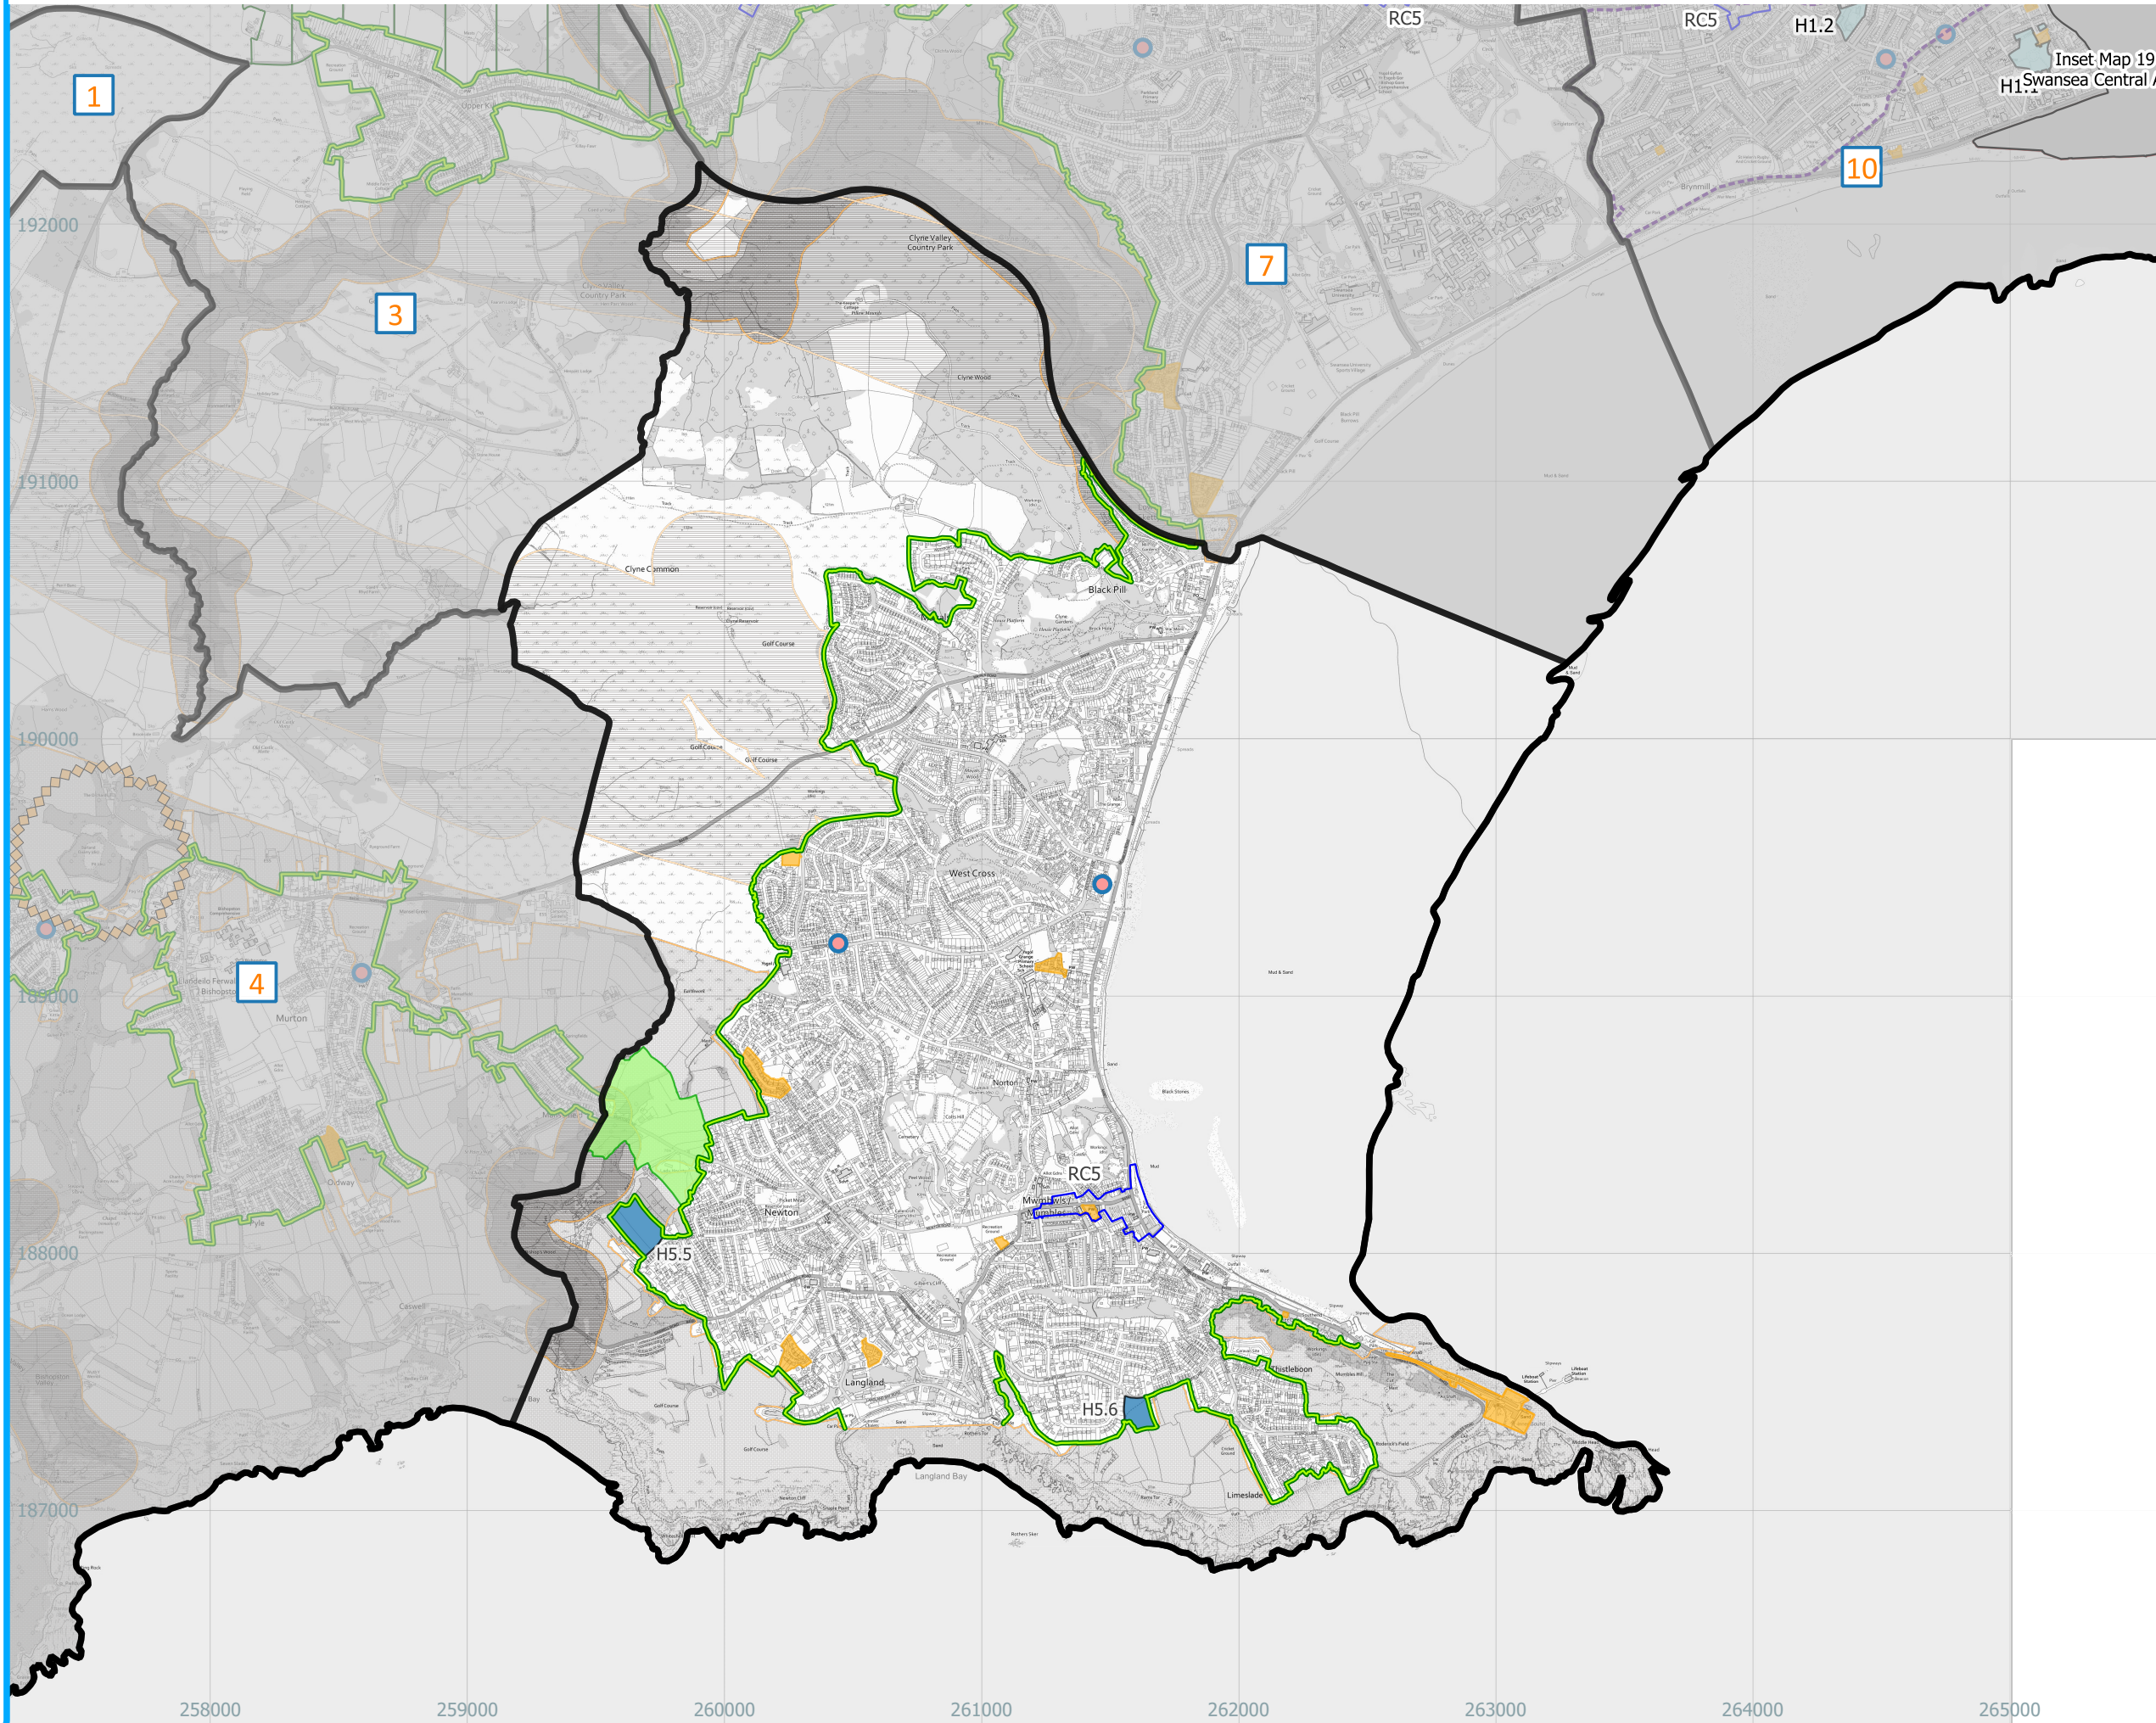

5 - Mayals / Newton / Oystermouth / West Cross

PROPOSALS MAPS BY WARD

Scale 1:25,000

PROPOSALS MAP INDEX:

		8	11	13	
	2	6	9	12	14
1	3	7	10		15
	4	5			

© Crown copyright and
database rights 2019
Ordnance Survey
100023509

258000 259000 260000 261000 262000 263000 264000 265000